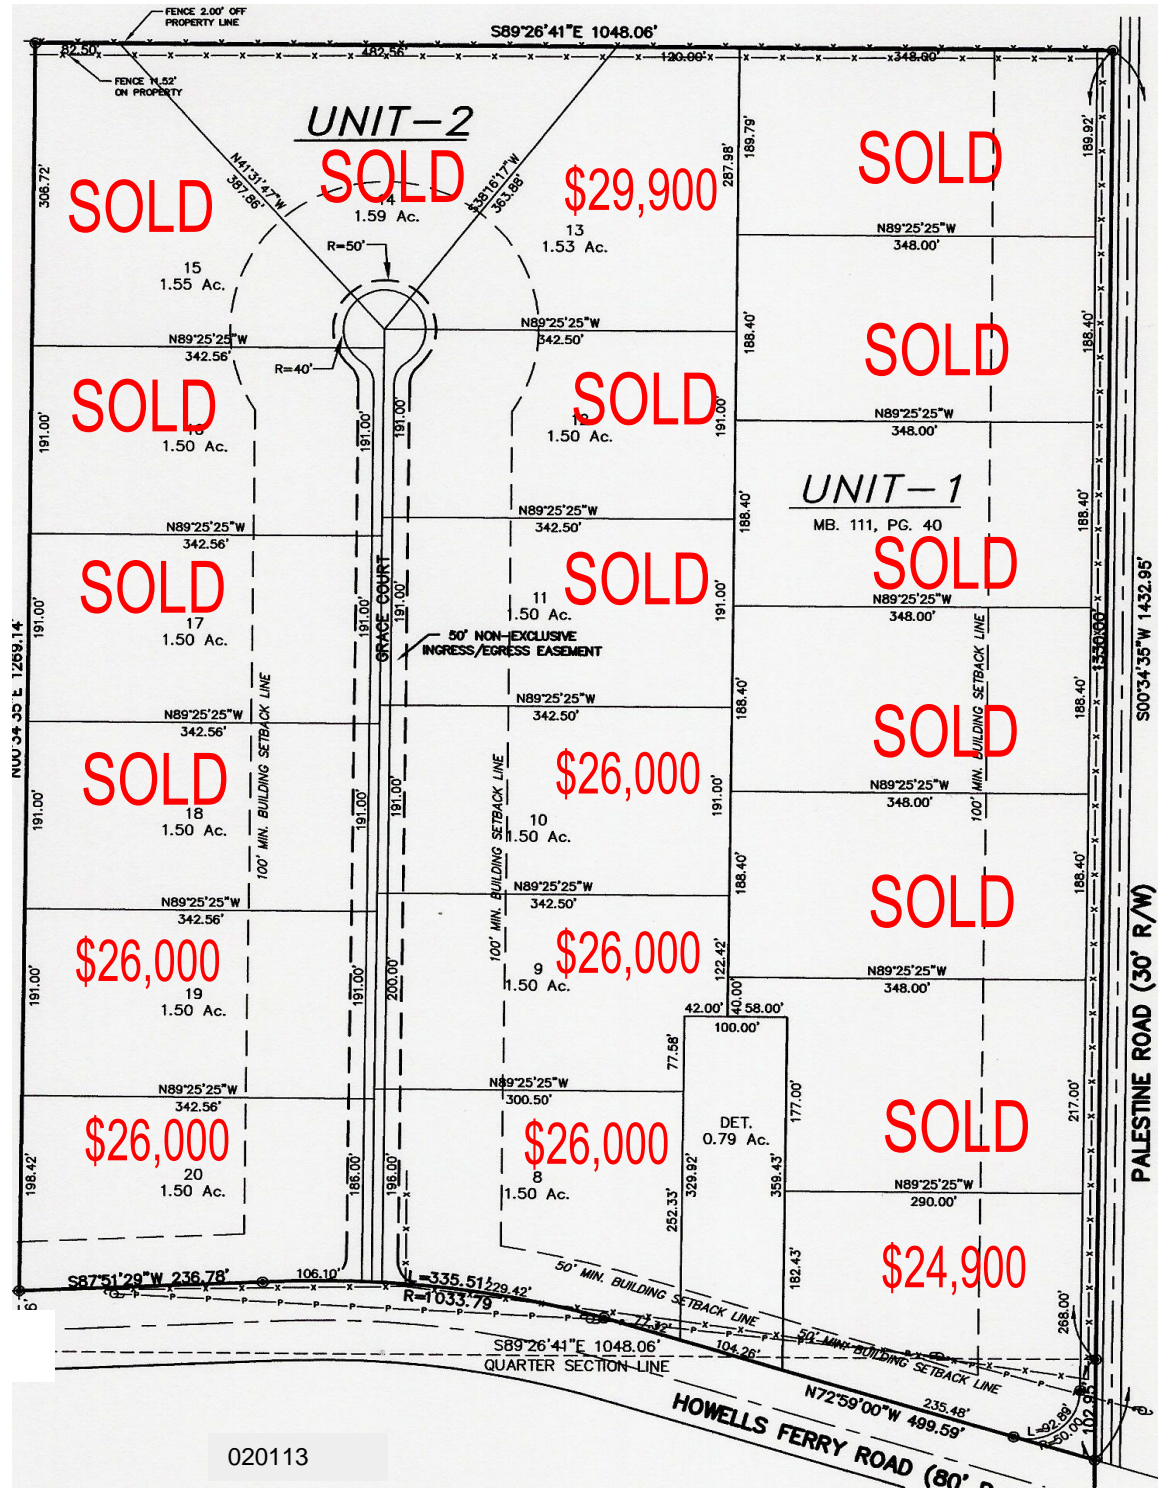

**1.5+/- Acre Lots
FOR SALE**
Starting at $24,900*

Located in the Peaceful & Beautiful
TANNER WILLIAMS COMMUNITY
at
Howells Ferry & Palestine Roads

2,000 SF Minimum Homes
Estate Sized Lots
Highly Restricted
Public Water

Contact:
TINA GASTON DAVIS
251.649.1200

WWW.TheHarmonyTeam.com

*Owner Financing Available
Prices subject to change

020113